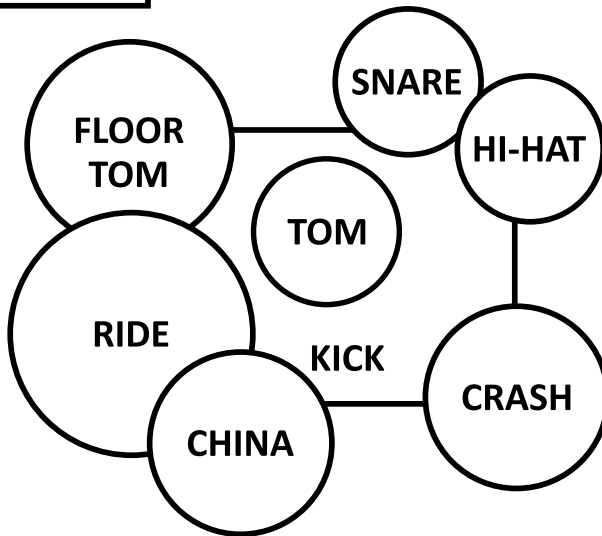

Koby Fray

CYMATIC LP-16
(SAMPLES)
3x LINE OUT

1x 230 V

FILIP

MONITOR 2

GUITAR APM

3x 230 V

MARTIN

KOBY

AUX
IN-EAR

TIMUR

AUX
IN-EAR

BASS APM
XLR LINE OUT

3x 230 V

MONITOR 1